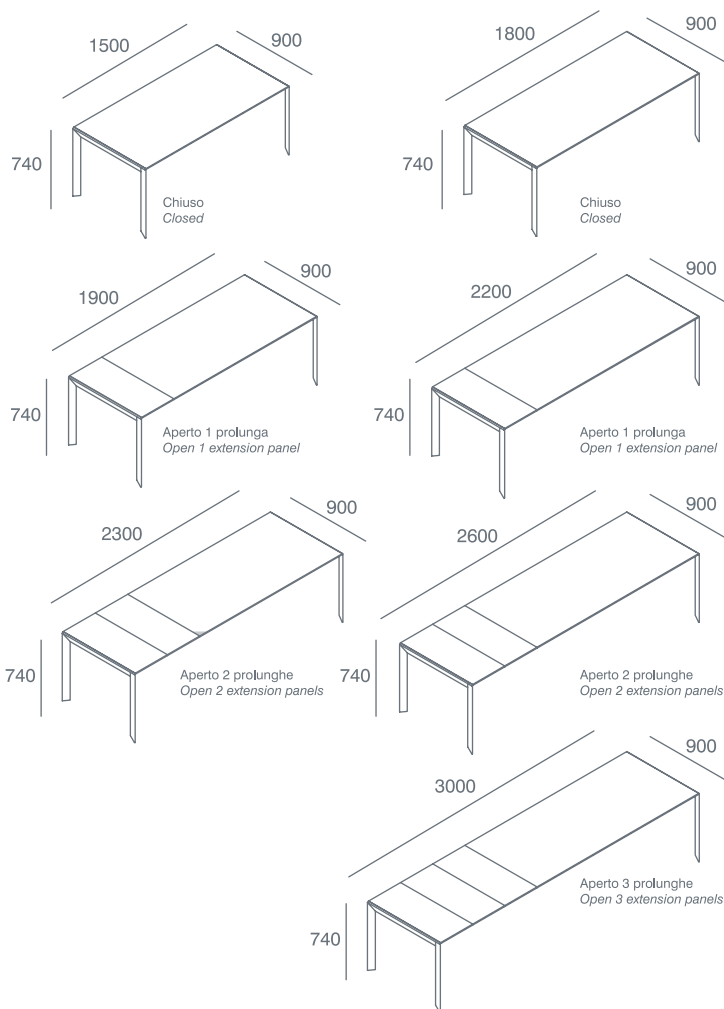

Glam

Dati tecnici | Technical data

Tavolo allungabile, o in versione fissa, con struttura in legno massello, finitura laccato bianco o nero opaco, e in essenza rovere tinto wengè. Piano in vetro sp.10 mm temperato extrachiaro laccato, extrachiaro antistriscio e antimacchia, con o senza texture.

Extension table, fixed version also available, with solid wood structure, mat black or white lacquer finish, and wengé colour oak essence. Glass top, 10 mm thick: tempered, lacquered extra-light glass, anti-scratch and anti-stain extra-light glass, with or without texture.

Disegni tecnici | Technical drawing

Quote espresse in mm | Measures expressed in mm

Vetri | Glass

	Antigraffio Anti-scratch	Laccato Lacquered	Texture Textures
Piano Top	•	•	•

Colori struttura | Colors structure